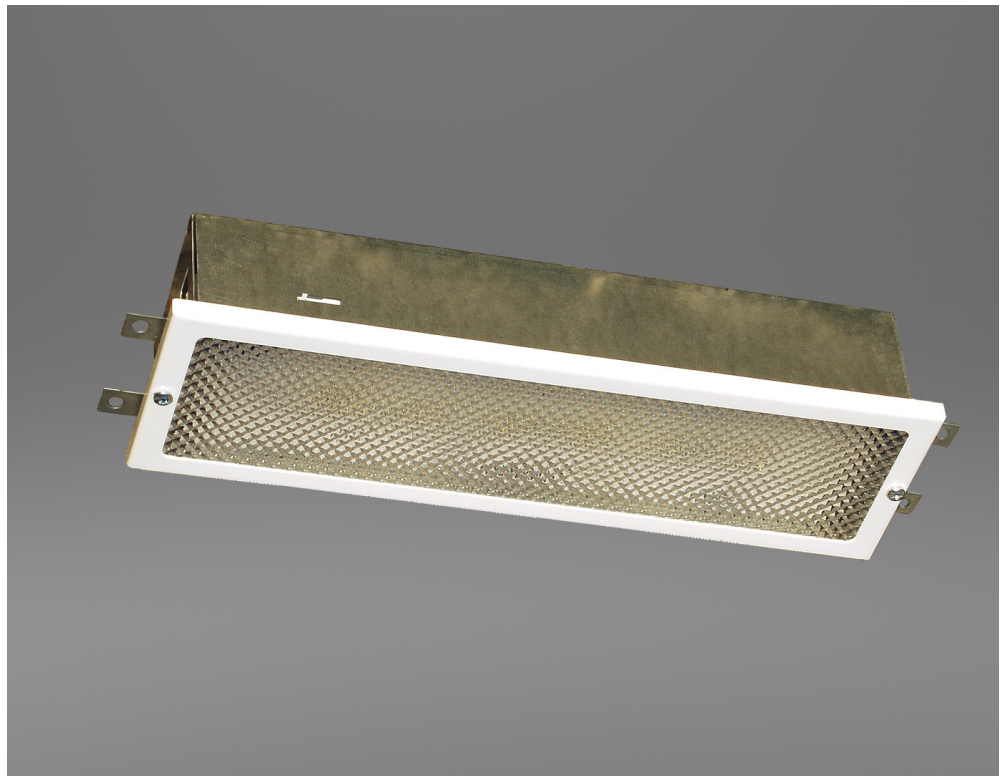

# RECESSED BULKHEAD X-FM

This recessed small emergency bulkhead brings a traditional style up to date with modern LED technology. Using LEDs we have been able to shrink the fitting but keep the performance.

- Switchable maintained / non-maintained
- Recessed mount
- High output LED light source
- IP20
- DALI option
- Central Battery and Static inverter systems
- Alternative colour & finish options.

#### X-FM Options

3M	3 Hour emergency
/230	230V mains only
Central Battery	Ask for central battery / static options (50V & 110V)
/DALI	DALI
/ST	Self test
/OP	Opal diffuser
/CR	Chrome finish
/BR	Brass finish