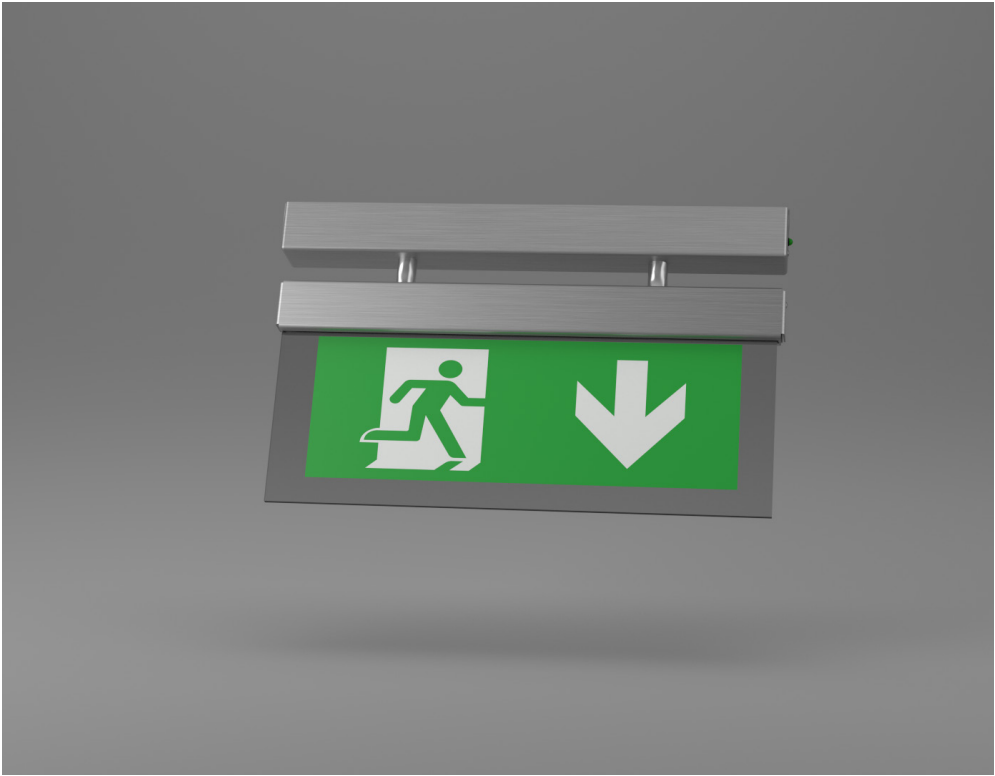

DECORATIVE LED EXIT SIGN X-MPDB

This decorative X-MPDB3M exit sign uses high illumination white LED's, in a small compact shell utilising the best of LED technology. It provides the user with an excellent energy efficient luminaire boasting an equally impressive life span.

- Escape route sign
- Ceiling mount
- High output LED light source
- IP20
- Choice of Legend
- Self contained
- Satin chrome as standard alternative finish and colours available

X-MPDB3M Options

/ST	Self test
/DALI	DALI
/FM	Flag mount
/WM	Wall mount
/W	White finish
/TS	Test switch
/BR	Brass finish
/CR	Chrome finish

Note: All exit signs are arrow down as standard please specify other direction if required

Viewing Distance 25M

BSEN ISO 7010 legends as standard.