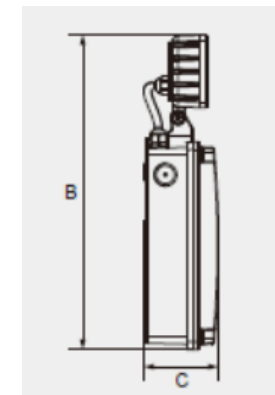

Twinspot X-PB3NM

V1.21

The X-PB3, a high output LED Twinspot providing a long lasting solution to Emergency Lighting in internal and external areas.

- ✓ Independently adjustable 2W Heads
- ✓ 3 Hour emergency output
- ✓ IP65
- ✓ Non-maintained
- ✓ Note: White Finish as standard
- ✓ Low power consumption 4W
- ✓ High LED output heads 500 lumens (total)
- ✓ 5°C to +45°C operating temperature
- ✓ LiFePO4 6.4v 3Ah

X-PB3 Options	
/NM	3 hour Non-maintained
/REV	Upside down mounting

A	B	C
300mm	287.5mm	68.5mm

* Limited warranty, enquire for full details

Ringtail Lighting maintains a policy of continuous development and reserves the right to change the details shown on this data sheet without notice. The contents are intended for guidance only.