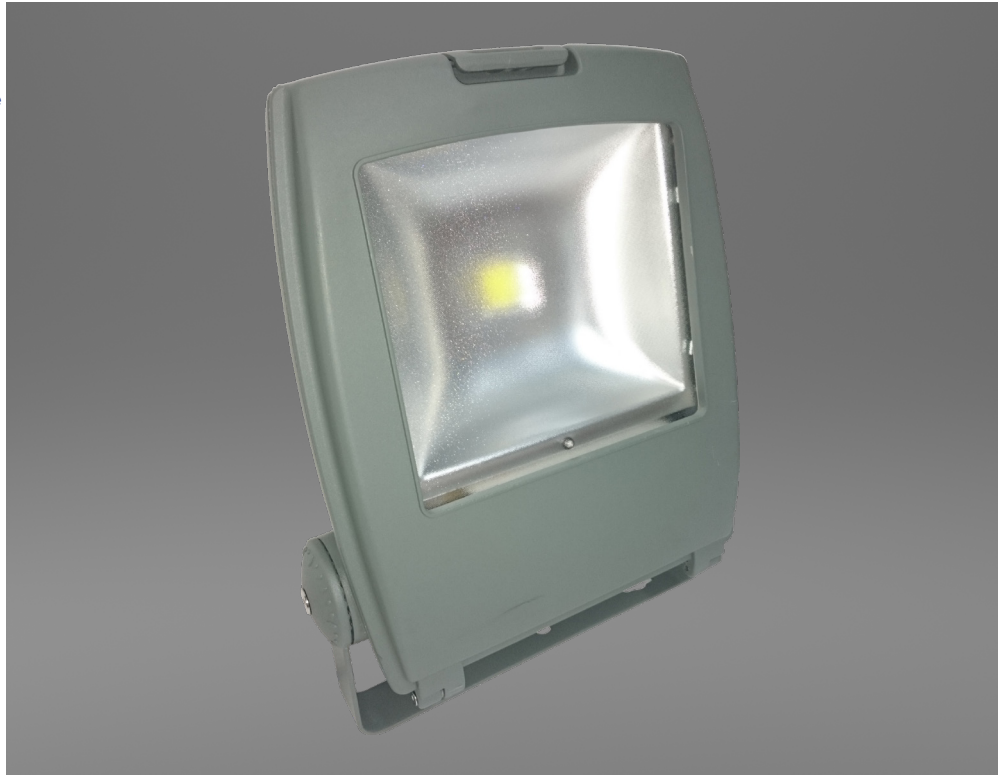

# FLOOD LIGHT X-RT/FLDLP

A fully self contained LED floodlight, for outside locations providing 3 hours of emergency lighting. With enclosed control gear and battery pack for simple installation.

- Die Cast aluminium housing
- Toughened glass
- Can connect to PIR
- Instant on light
- Self contained

#### X-RT/FLDLP Options

/50M	50 Watt 3 Hour emergency
/230	Mains only

**LED**

  
IP65

**CE**

#### Dimensions

392mm (h) x 318mm(w) x 105mm(d)