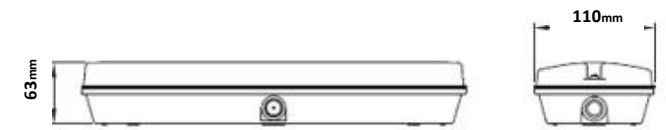

M MAINTAINED	NM NON MAINTAINED
3h	SC SELF CONTAINED
IP65	3 YEARS WARRANTY
20m	150 Lumens

This luminaire is a competitive LED emergency Bulkhead suitable for internal and external environments. It can be wired in either maintained or non-maintained mode. Supplied with a Universal Legend Kit.

- ✓ Hinged gear tray
- ✓ Switchable maintained/non-maintained operation
- ✓ 3 Hour emergency duration
- ✓ 150 lumens
- ✓ IP65 weatherproof
- ✓ Polycarbonate base
- ✓ Universal Legend Kit included
- ✓ 0°C to +25°C operating temperature
- ✓ Can be semi-recessed
- ✓ Painted colour options

X-CSB Options	
/3M	Maintained/Non-Maintained
/BK	Black base
BEZ/R/X-CSB	Semi-recessing Kit

Bulkhead X-CSB

Viewing distance: 20 metres

* Limited warranty, enquire for full details

Ringtail Lighting maintains a policy of continuous development and reserves the right to change the details shown on this data sheet without notice. The contents are intended for guidance only.