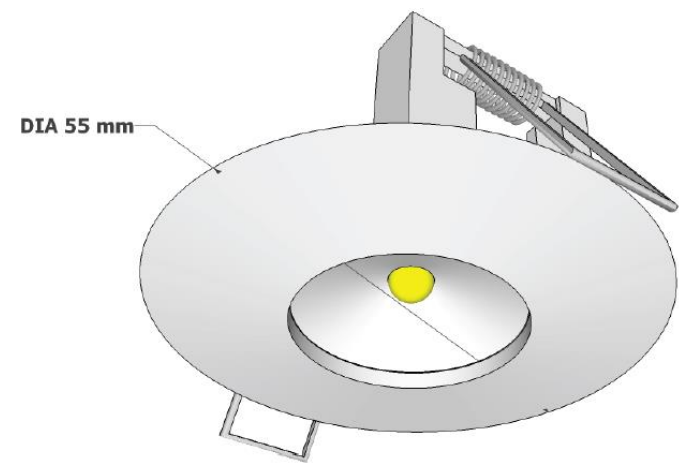

## X-DSA

<b>SC</b> SELF CONTAINED	<b>NM</b> NON MAINTAINED
<b>IP40</b>	<b>3</b> YEARS WARRANTY*
<b>3h</b>	

This innovative self contained LED emergency down lighter incorporating a single high output white LED for the illumination of corridors and open areas.

- ✓ Small unobtrusive design
- ✓ High output LED light source
- ✓ IP40
- ✓ Many alternative finishes available
- ✓ 0°C to +40°C operating temperature

X-DSA Options	
/NM	Non-maintained
/BK	Black Finish

\* Limited warranty, enquire for full details