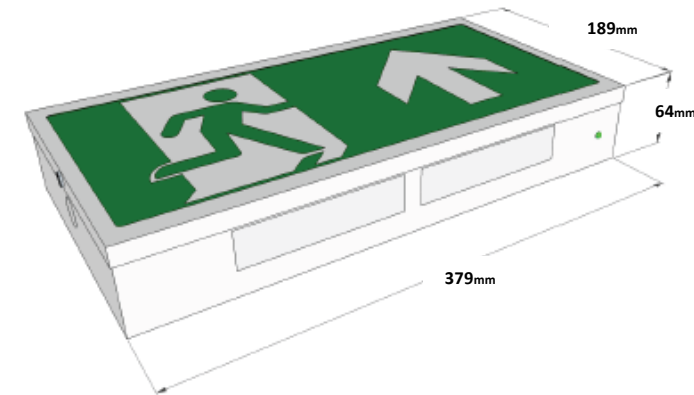

This is a general purpose, robust, metal cost-effective wall mounted emergency escape route sign. Different Legend options and finishes to your requirements.

- ✓ Escape route sign
- ✓ Downlight facility
- ✓ High output LED light source
- ✓ IP20
- ✓ 150 Lumens
- ✓ Many alternative finishes available
- ✓ Choice of Legend
- ✓ Switchable maintained unit
- ✓ 0°C to +25°C operating temperature

Exit Sign LED

X-ES3

Viewing distance: 33 metres

BSEN ISO 7010 legends as standard.

Note: All exit signs are arrow down as standard please specify other direction if required.

* Limited warranty, enquire for full details