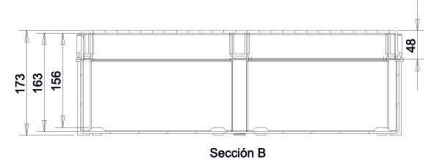

* Limited warranty, enquire for full details