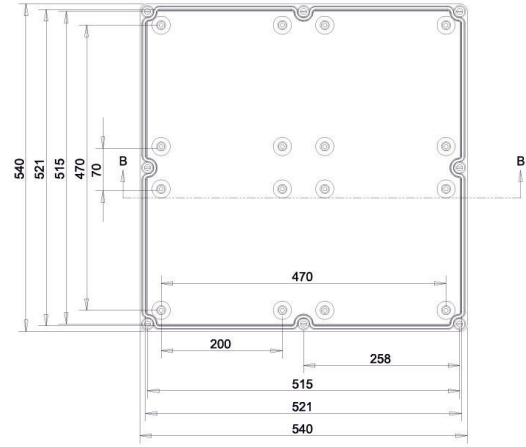

* Limited warranty, enquire for full details