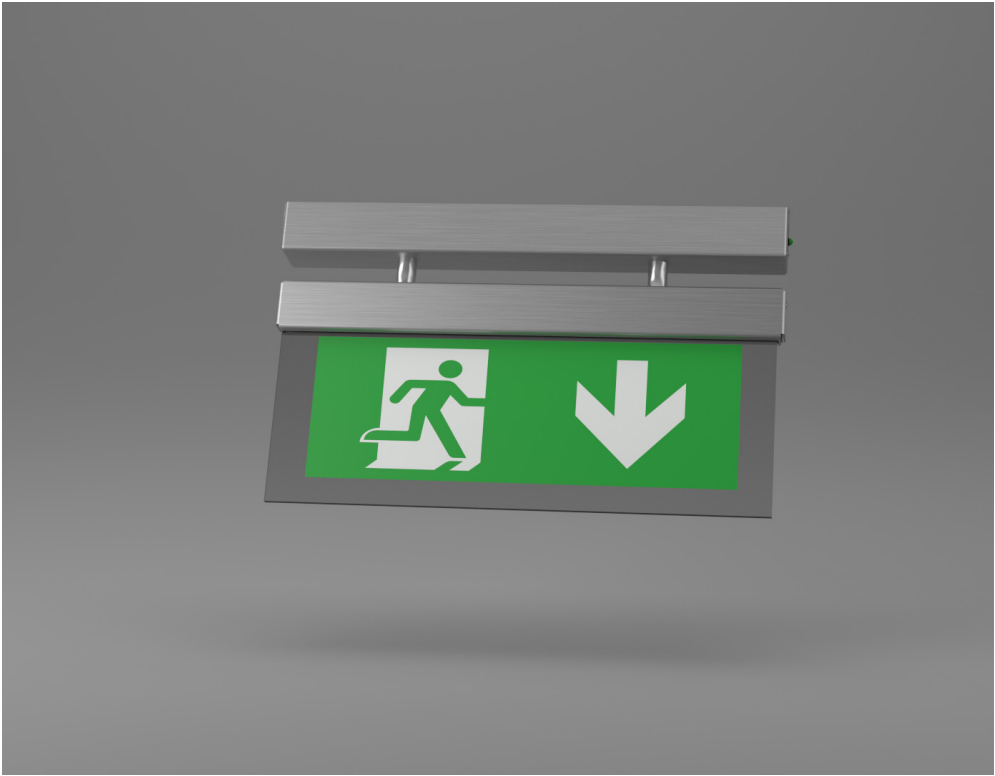

DECORATIVE LED EXIT SIGN X-MPDB

This decorative X-MPDB3M exit sign uses high illumination white LED's, in a small compact shell utilising the best of LED technology. It provides the user with an excellent energy efficient luminaire boasting an equally impressive life span.

- Escape route sign
- Ceiling mount
- High output LED light source
- IP20
- Choice of Legend
- Self contained
- Satin chrome as standard alternative finish and colours available

X-MPDB3M Options

/ST	Self test
/DALI	DALI
/FM	Flag mount
/WM	Wall mount
/W	White finish
/TS	Test switch
/BR	Brass finish
/CR	Chrome finish

Note: All exit signs are arrow down as standard please specify other direction if required

Viewing Distance 25M