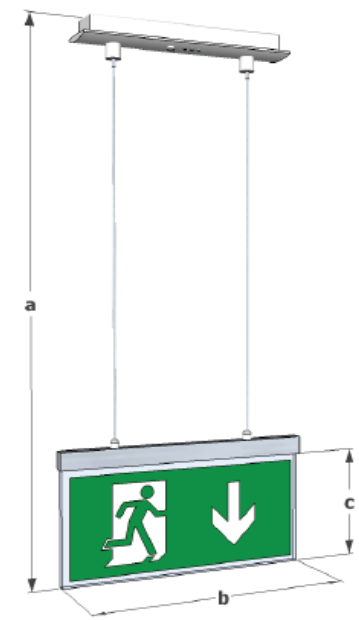

Suspended LED Exit Sign

X-MPL3

M MAINTAINED	NM NON MAINTAINED	3 YEARS WARRANTY*
ST SELF TESTING	SC SELF CONTAINED	
IP40	16m	
3h		30m

BSEN ISO 7010 legends as standard.

Dimensions

X-MPL3M	a=640, b=280, c=90
X-MPL3M/XT	a=700, b=340, c=160

The X-MPL light is a decorative, suspended, LED illuminated escape route and direction sign. Hanging on thin adjustable wires the sign appears to float in the air.

- ✓ Escape route sign
- ✓ Ceiling mount (recessed or surface)
- ✓ High output LED light source
- ✓ IP40
- ✓ Choice of Legend
- ✓ Self contained
- ✓ Self-test
- ✓ Maintained/Non-maintained
- ✓ 0°C + 40°C operating temperature

X-MPL3 Options	
/ST	Self-test
/BK	Black Finish Base
/XT	30 metre viewing distance

* Limited warranty, enquire for full details