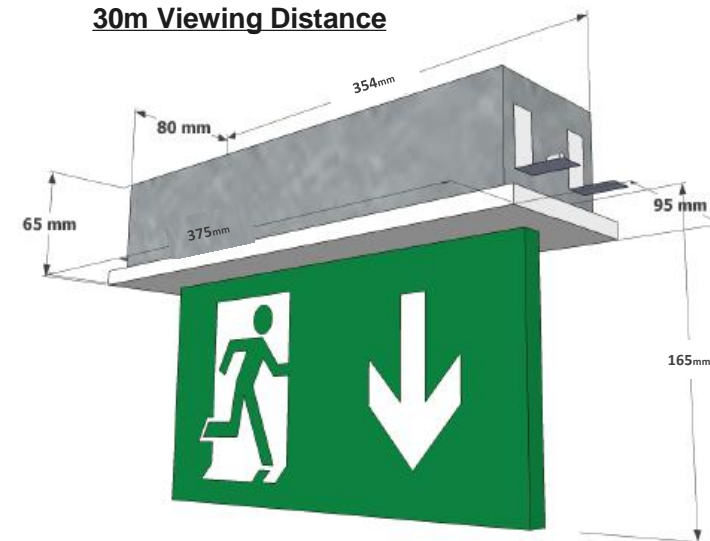

Exit Sign LED X-MPR3

M MAINTAINED	NM NON MAINTAINED			
ST SELF TESTING	SC SELF CONTAINED	CBS CENTRAL BATTERY SYSTEM		
WIRELESS	DALI ADDRESSABLE	3h	3 YEARS WARRANTY*	
IP20	100 Lumens		16m	30m

16m Viewing Distance

30m Viewing Distance

This is a recessed decorative LED Exit Sign with compact dimensions. Virtually maintenance free with the addition of Self-test and DALI options.

- ✓ Recess mount escape route sign
- ✓ High output LED light source
- ✓ IP20
- ✓ Note: White Finish as standard
- ✓ Many alternative finishes available
- ✓ Choice of Legend
- ✓ Self contained
- ✓ Cutout dimensions 310 x 82 (16m)
- ✓ Cutout dimensions 355 x 82 (30m)
- ✓ 0°C to +25°C operating temperature

Viewing distance: 16 metres (XT version 30 metres)

BSEN ISO 7010 legends as standard.

Note: All exit signs are arrow down as standard please specify other direction if required.

X-MPR3 Options	
/M	Maintained/Non-maintained
/ST	Self-test
/DALI	DALI (Addressable)
/IP	Wireless communication
/SL/24	24V AC/DC (central battery)
/SL/50	50V AC/DC (central battery)
/SL/110	110V AC/DC (central battery)
/SL/230	230V AC/DC (static inverter)
/HO	50-230V AC/DC hold off relay
/XT	30M Viewing Distance
/CR	Chrome Finish
/SC	Satin Chrome Finish
/BK	Black Finish
/BR	Brass Finish
/CIN	Black Legend