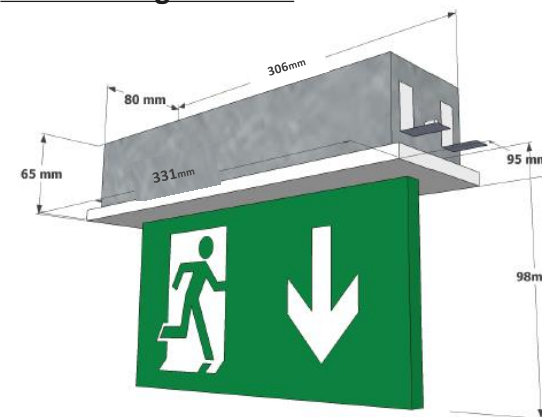

Exit Sign LED X-MPR3

M MAINTAINED	NM NON MAINTAINED			
ST SELF TESTING	SC SELF CONTAINED	CBS CENTRAL BATTERY SYSTEM		
WIRELESS	DALI ADDRESSABLE	3h	3 YEARS WARRANTY*	
IP20	100 Lumens		16m	30m

16m Viewing Distance

30m Viewing Distance

This is a recessed decorative LED Exit Sign with compact dimensions. Virtually maintenance free with the addition of Self-test and DALI options.

- ✓ Recess mount escape route sign
- ✓ High output LED light source
- ✓ IP20
- ✓ Note: White Finish as standard
- ✓ Many alternative finishes available
- ✓ Choice of Legend
- ✓ Self contained
- ✓ Cutout dimensions 310 x 82 (16m)
- ✓ Cutout dimensions 355 x 82 (30m)
- ✓ 0°C to +25°C operating temperature

Viewing distance: 16 metres (XT version 30 metres)

BSEN ISO 7010 legends as standard.

Note: All exit signs are arrow down as standard please specify other direction if required.

X-MPR3 Options	
/M	Maintained/Non-maintained
/ST	Self-test
/DALI	DALI (Addressable)
/IP	Wireless communication
/SL/24	24V AC/DC (central battery)
/SL/50	50V AC/DC (central battery)
/SL/110	110V AC/DC (central battery)
/SL/230	230V AC/DC (static inverter)
/HO	50-230V AC/DC hold off relay
/XT	30M Viewing Distance
/CR	Chrome Finish
/SC	Satin Chrome Finish
/BK	Black Finish
/BR	Brass Finish
/CIN	Black Legend