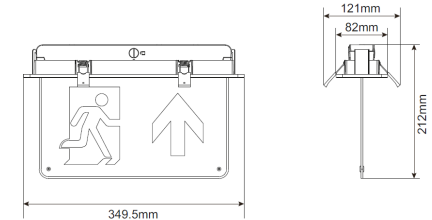

Multi- Fit Exit Sign X-RZ3

The X-RZ light is a functional LED illuminated escape route and direction sign. Capable of being mounted in 5 different ways. Install either Wall, Ceiling, Recessed, Wire Suspended or Flag style.

- ✓ Wall or Ceiling mounted as standard
- ✓ Option for Recessed, Suspended or Flag mount
- ✓ Viewing distance 30M
- ✓ Optional Self Test
- ✓ IP20
- ✓ LiFePO4 Battery

X-RZ3 Options	
M	3 Hour Maintained
/ST	Self-Test
/BK	Black
/REC	Recessed Mount
/SUS	Suspended Mount
/FLAG	Flag Mount