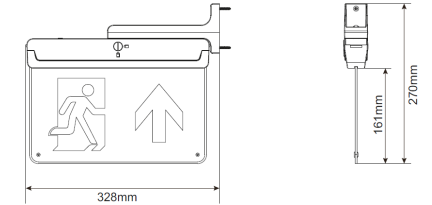

Multi- Fit Exit Sign X-RZ3

The X-RZ light is a functional LED illuminated escape route and direction sign. Capable of being mounted in 5 different ways. Install either Wall, Ceiling, Recessed, Wire Suspended or Flag style.

- ✓ Wall or Ceiling mounted as standard
- ✓ Option for Recessed, Suspended or Flag mount
- ✓ Viewing distance 30M
- ✓ Optional Self Test
- ✓ IP20
- ✓ LiFePO4 Battery

X-RZ3 Options	
M	3 Hour Maintained
/ST	Self-Test
/BK	Black
/REC	Recessed Mount
/SUS	Suspended Mount
/FLAG	Flag Mount