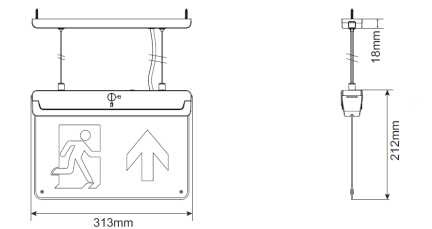

Multi- Fit Exit Sign X-RZ3

The X-RZ light is a functional LED illuminated escape route and direction sign. Capable of being mounted in 5 different ways. Install either Wall, Ceiling, Recessed, Wire Suspended or Flag style.

- ✓ Wall or Ceiling mounted as standard
- ✓ Option for Recessed, Suspended or Flag mount
- ✓ Viewing distance 30M
- ✓ Optional Self Test
- ✓ IP20
- ✓ LiFePO4 Battery

X-RZ3 Options	
M	3 Hour Maintained
/ST	Self-Test
/BK	Black
/REC	Recessed Mount
/SUS	Suspended Mount
/FLAG	Flag Mount