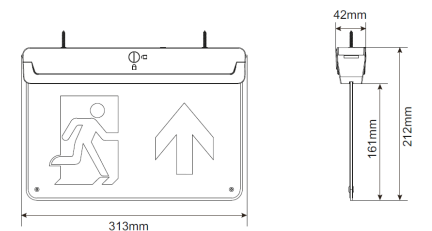

Multi- Fit Exit Sign X-RZ3

The X-RZ light is a functional LED illuminated escape route and direction sign. Capable of being mounted in 5 different ways. Install either Wall, Ceiling, Recessed, Wire Suspended or Flag style.

- ✓ Wall or Ceiling mounted as standard
- ✓ Option for Recessed, Suspended or Flag mount
- ✓ Viewing distance 30M
- ✓ Optional Self Test
- ✓ IP20
- ✓ LiFePO4 Battery

X-RZ3 Options	
M	3 Hour Maintained
/ST	Self-Test
/BK	Black
/REC	Recessed Mount
/SUS	Suspended Mount
/FLAG	Flag Mount