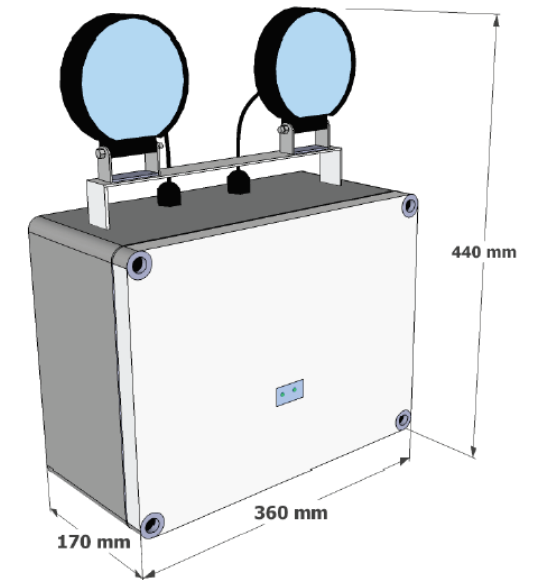

Twinspot
X-TSW

The X-TSW is a high output weatherproof LED Twinspot, providing a long lasting solution to emergency lighting in high and large external areas.

- ✓ IP65 Weatherproof
- ✓ IK10
- ✓ Independently adjustable heads
- ✓ 3 Hour emergency output
- ✓ High LED output illumination
- ✓ 0°C to +35°C operating temperature

X-TSW Options	
/3M	3hr Switchable Maintained
/3NM	3hr Non-maintained
/6NM	6hr Non-maintained
/RH	Remote Heads
/BK	Black Finish

* Limited warranty, enquire for full details

Ringtail Lighting maintains a policy of continuous development and reserves the right to change the details shown on this data sheet without notice. The contents are intended for guidance only.